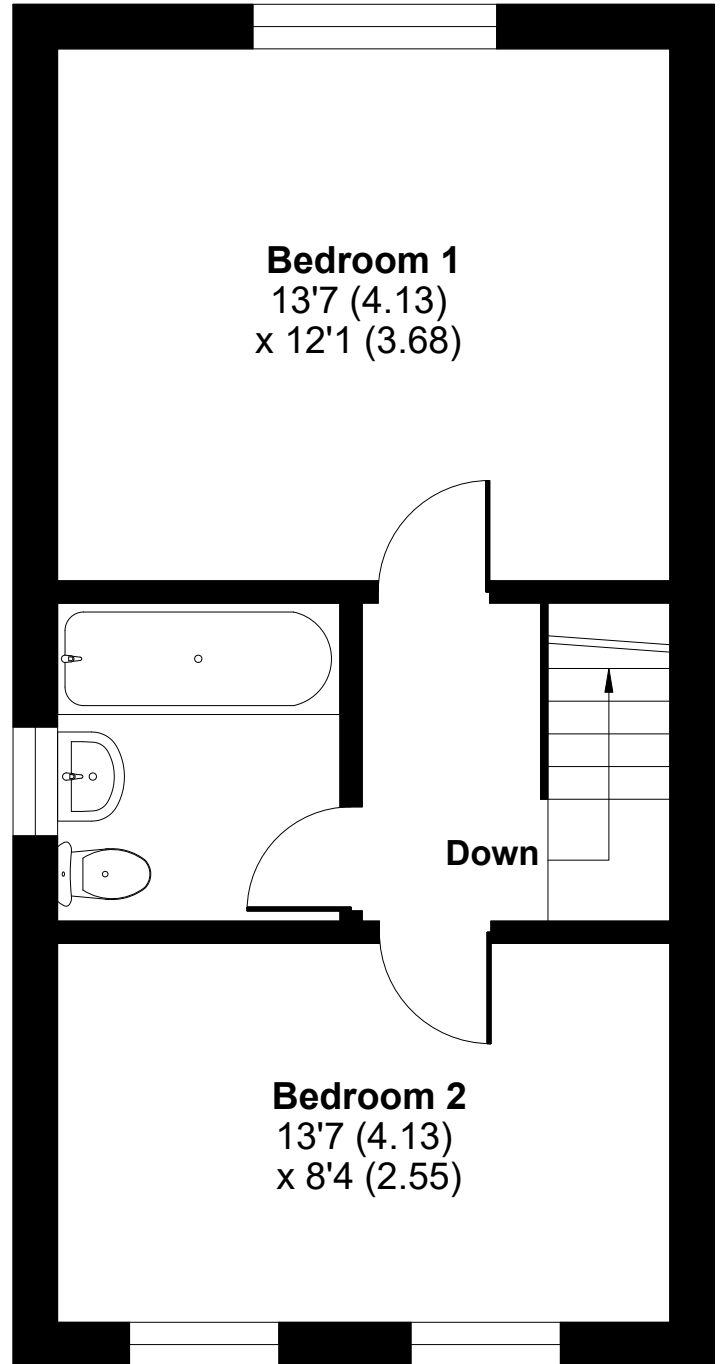

Meggitt Avenue, Coventry, CV6

Approximate Area = 760 sq ft / 70.6 sq m

For identification only - Not to scale

GROUND FLOOR

FIRST FLOOR