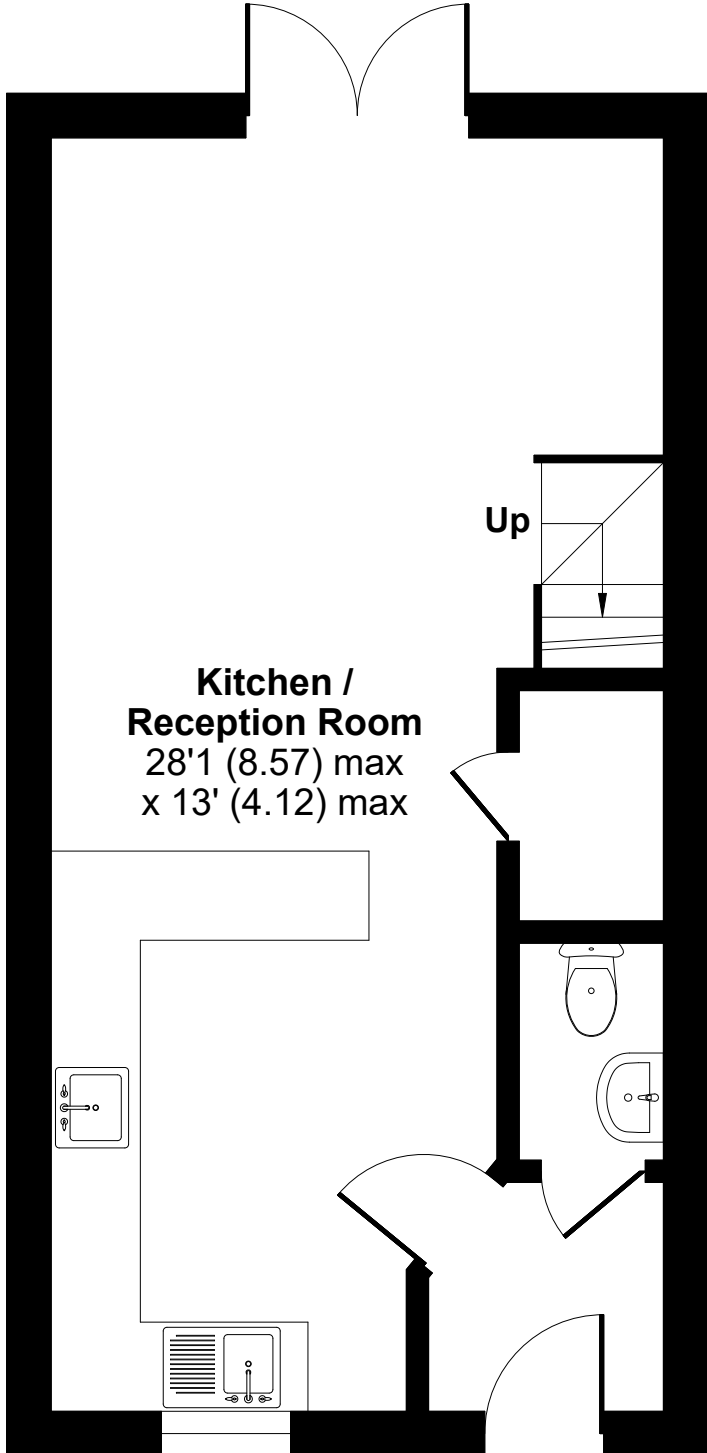

Meggitt Avenue, Coventry, CV6

Approximate Area = 760 sq ft / 70.6 sq m

For identification only - Not to scale

GROUND FLOOR

FIRST FLOOR